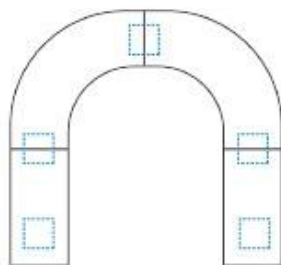

FEEDING TABLES

Modular feeding table can be configured in many ways. Crescent tops can be used by themselves or additional rectangular pieces can be added to expand seating capacity around the table. Tops have PVC edge to prevent damage from wheelchairs bumping against them. Modular T bases are easily removed for storage. Bases and edges come in all standard edge and epoxy colours.

ITEM #	DESCRIPTION
SPFCRESCENTPV	FEEDING TABLE TOP, HALF CRESCENT 18"X48"
SPF1824PV	FEEDING TABLE TOP, RECTANGULAR 18"X24"
SPF1836PV	FEEDING TABLE TOP, RECTANGULAR 18"X36"
SPFMTBASE	FEEDING TABLE MODULAR T BASE WITH MOUNTING BRACKETS